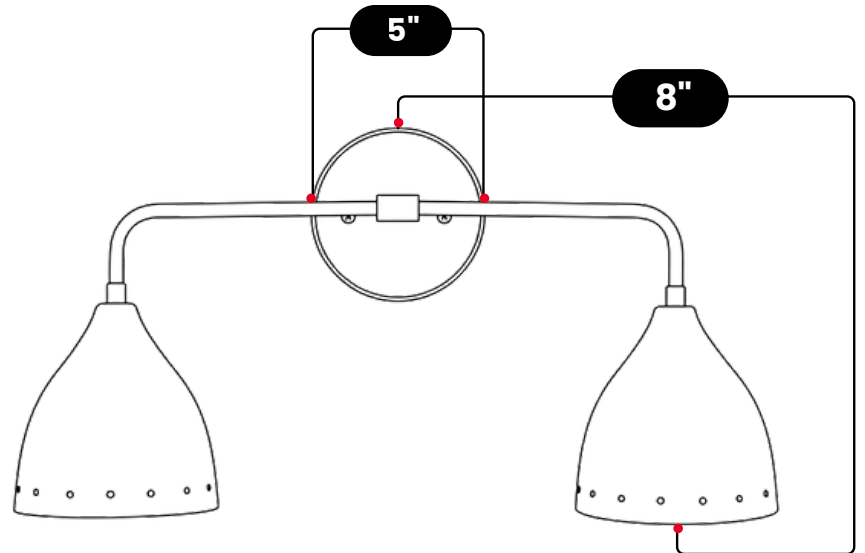

LightCove

TWO PERFORATED VANITY LIGHT WALL SCONCE

Antique Brass

MATERIAL	Pure Brass
FINISH SHOWN	Antique Brass
HEIGHT	8" (20.32cm)
WIDTH	19" (48.26cm)
DEPTH	8.5" (21.59cm)
BACKPLATE DIAMETER	5" (12.7cm)
BULB TYPE	E12 (US) / E14 (EU)
VOLTAGE	110-120V / 220-230V
MAX WATTAGE	50W (LED / Halogen)
DIMMABLE	With Dimmable Bulbs
BULB INCLUDED	No
IP RATING	IP20
LIGHT DIRECTION	Downlight
MOUNTING	Hardwired
MOUNT TYPE	Wall Mounted