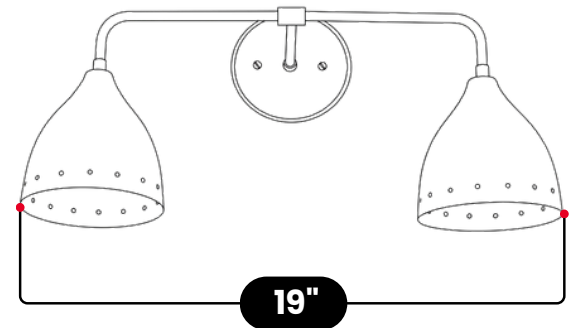

LightCove

TWO PERFORATED VANITY LIGHT WALL SCONCE

Antique Brass

MATERIAL	Pure Brass
FINISH SHOWN	Antique Brass
HEIGHT	8" (20.32cm)
WIDTH	19" (48.26cm)
DEPTH	8.5" (21.59cm)
BACKPLATE DIAMETER	5" (12.7cm)
BULB TYPE	E12 (US) / E14 (EU)
VOLTAGE	110-120V / 220-230V
MAX WATTAGE	50W (LED / Halogen)
DIMMABLE	With Dimmable Bulbs
BULB INCLUDED	No
IP RATING	IP20
LIGHT DIRECTION	Downlight
MOUNTING	Hardwired
MOUNT TYPE	Wall Mounted