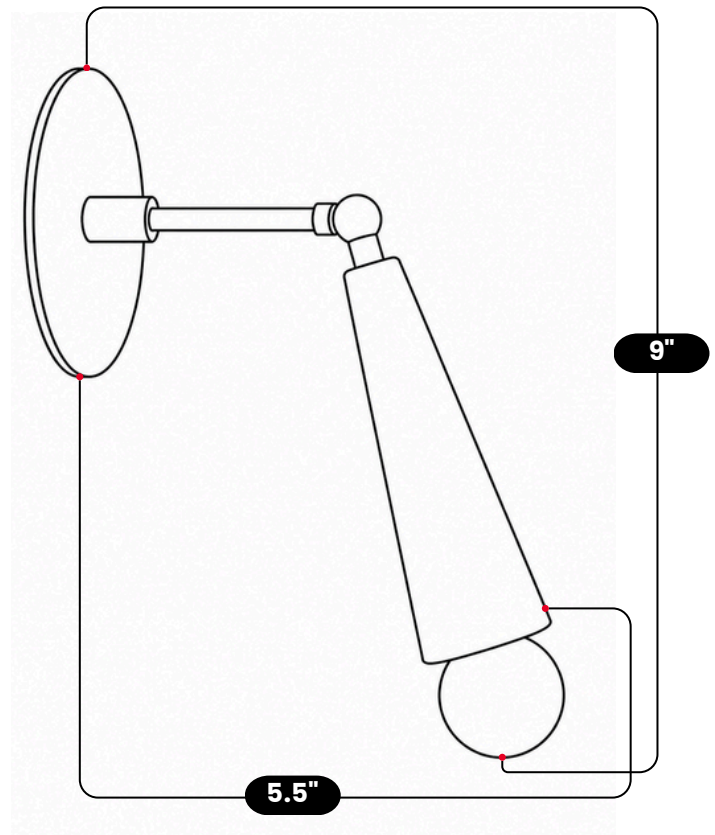

LightCove

WALL LAMP ARTICULATED SCONCE

Raw Brass

MATERIAL	Pure Brass
FINISH SHOWN	Raw Brass
HEIGHT	9"(22.86cm)
WIDTH	5"(12.7cm)
DEPTH	5.5"(13.97cm)
BULB TYPE	E12(US) / E14(EU)
VOLTAGE	110-120V / 220-230V
MAX WATTAGE	50W (LED / Halogen)
DIMMABLE	With Dimmable Bulbs
BULB INCLUDED	No
IP RATING	IP20
LIGHT DIRECTION	Downward
MOUNTING	Hardwired
MOUNT TYPE	Wall Mounted