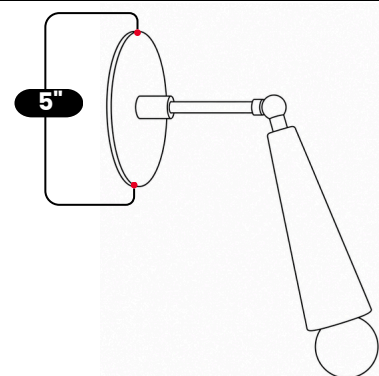

LightCove

WALL LAMP ARTICULATED SCONCE

Raw Brass

MATERIAL	Pure Brass
FINISH SHOWN	Raw Brass
HEIGHT	9"(22.86cm)
WIDTH	5"(12.7cm)
DEPTH	5.5"(13.97cm)
BULB TYPE	E12(US) / E14(EU)
VOLTAGE	110-120V / 220-230V
MAX WATTAGE	50W (LED / Halogen)
DIMMABLE	With Dimmable Bulbs
BULB INCLUDED	No
IP RATING	IP20
LIGHT DIRECTION	Downward
MOUNTING	Hardwired
MOUNT TYPE	Wall Mounted