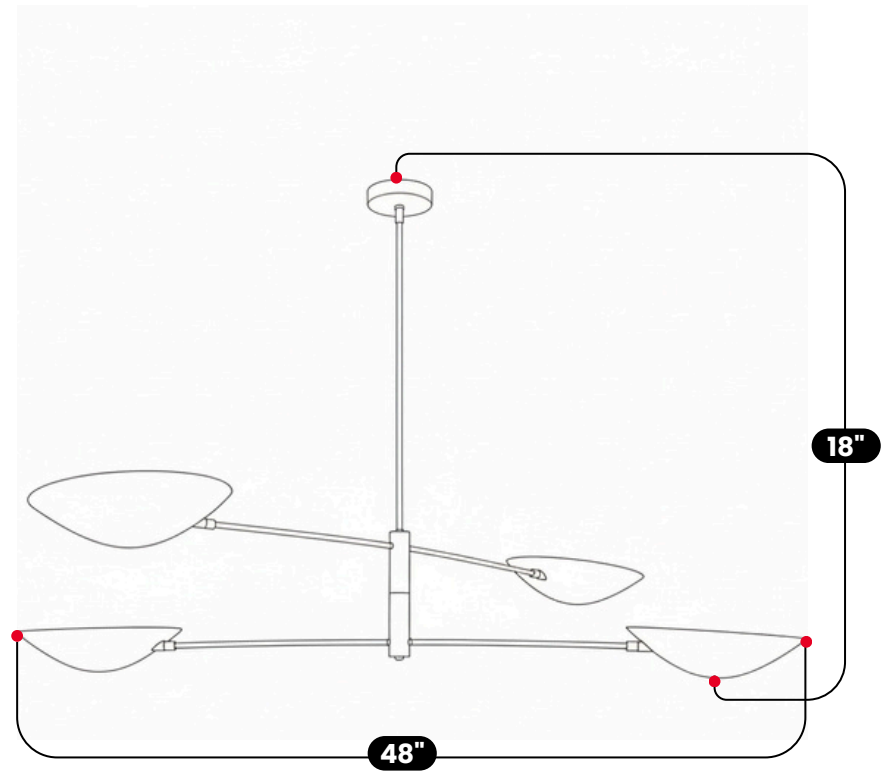

LightCove

WHITE CREAM STARBUST BRASS CHANDELIER

Raw Brass / White Cream

MATERIAL	Pure Brass
ROD LENGTH (CUSTOMIZABLE)	12"
HEIGHT	18" (45.7cm)
WIDTH	48" (121.9cm)
DEPTH	48" (121.9cm)
DIAMETER	48" (121.9cm)
BULB TYPE	8x E26 (US) / E27 (EU)
VOLTAGE	110-120V / 220-230V
MAX WATTAGE	75W (LED / Halogen)
DIMMABLE	With Dimmable Bulbs
BULB INCLUDED	No
IP RATING	IP20
LIGHT DIRECTION	Indirect / Upward & Side Diffused
MOUNTING	Hardwired
MOUNT TYPE	Ceiling Mounted