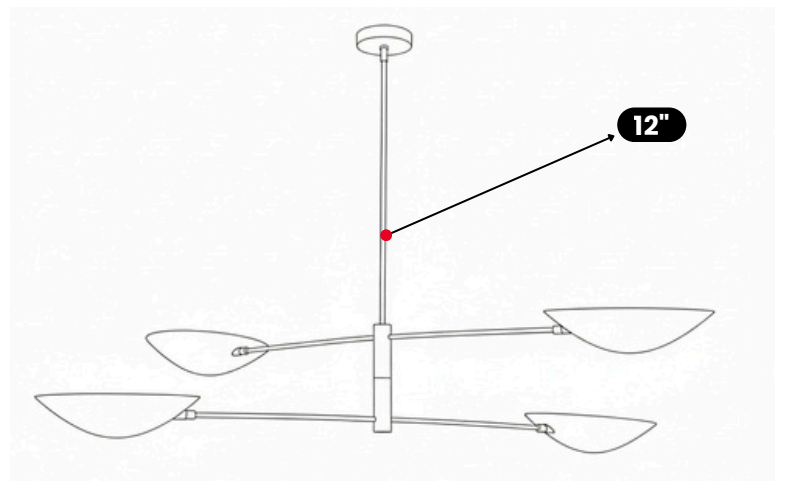

LightCove

WHITE CREAM STARBUST BRASS CHANDELIER

Raw Brass / White Cream

MATERIAL	Pure Brass
ROD LENGTH (CUSTOMIZABLE)	12"
HEIGHT	18" (45.7cm)
WIDTH	48" (121.9cm)
DEPTH	48" (121.9cm)
DIAMETER	48" (121.9cm)
BULB TYPE	8x E26 (US) / E27 (EU)
VOLTAGE	110-120V / 220-230V
MAX WATTAGE	75W (LED / Halogen)
DIMMABLE	With Dimmable Bulbs
BULB INCLUDED	No
IP RATING	IP20
LIGHT DIRECTION	Indirect / Upward & Side Diffused
MOUNTING	Hardwired
MOUNT TYPE	Ceiling Mounted