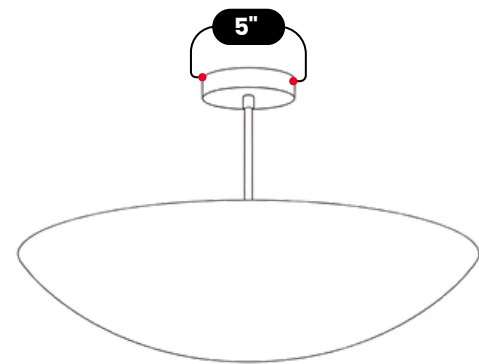

LightCove

6 LIGHT BRASS DOME CEILING LIGHT

Antique Brass

MATERIAL	Pure Brass
MOUNT TYPE	Ceiling Mounted
DIAMETER OPTIONS	18" / 24" / 30"
OVERALL HEIGHT	15" (38cm)
BACKPLATE DIAMETER	5" (12.7cm)
RECOMMENDED BULB	7-15W
BULB TYPE	6x E12 (US) / E14 (EU)
VOLTAGE	110-120V / 220-230V
MAX WATTAGE	50W (LED / Incandescent)
DIMMABLE	With Dimmable Dimmer
BULB INCLUDED	No
IP RATING	IP20
LIGHT DIRECTION	Downward
MOUNTING	Hardwired