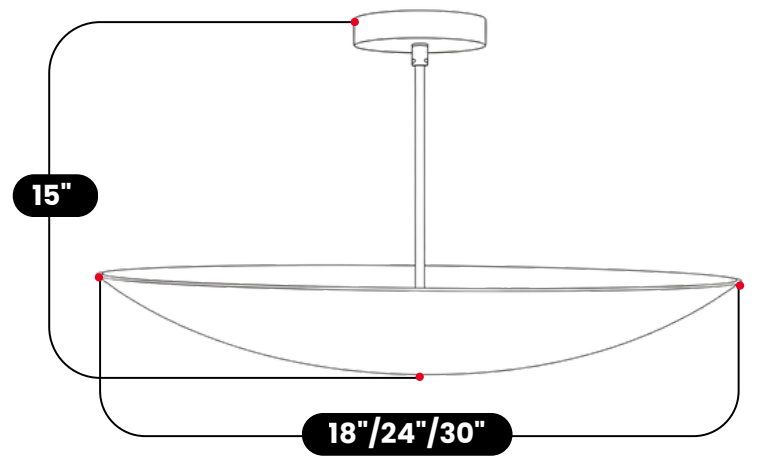

LightCove

6 LIGHT BRASS DOME CEILING LIGHT

Antique Brass

MATERIAL	Pure Brass
MOUNT TYPE	Ceiling Mounted
DIAMETER OPTIONS	18" / 24" / 30"
OVERALL HEIGHT	15" (38cm)
BACKPLATE DIAMETER	5" (12.7cm)
RECOMMENDED BULB	7-15W
BULB TYPE	6x E12 (US) / E14 (EU)
VOLTAGE	110-120V / 220-230V
MAX WATTAGE	50W (LED / Incandescent)
DIMMABLE	With Dimmable Dimmer
BULB INCLUDED	No
IP RATING	IP20
LIGHT DIRECTION	Downward
MOUNTING	Hardwired